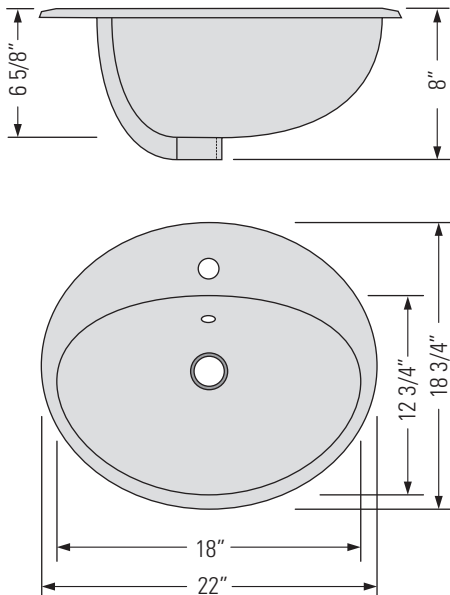

### DIMENSIONS

Overall Size: 22" x 18 3/4" x 8"  
Weight: 17lbs  
Minimum Cabinet Width: 24"

Taille globale: 22" x 18 3/4" x 8"  
Poids: 1 lbs  
Largeur minimale de l'armoire: 24"